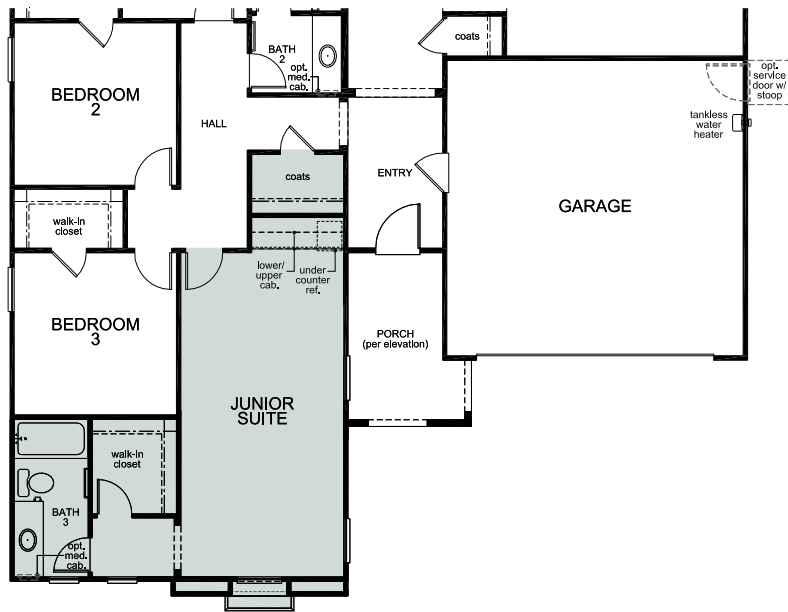

junior suite with bath 3
(partial alternate floor plan)

Your new KB home can be built to order so you'll enjoy the features you want most. Plus you can choose from a variety of personalizing interior features and details at KB Home Studio. Select appliances, cabinets, countertops, lighting, flooring, and more. Everything you need to create a home as unique as you.