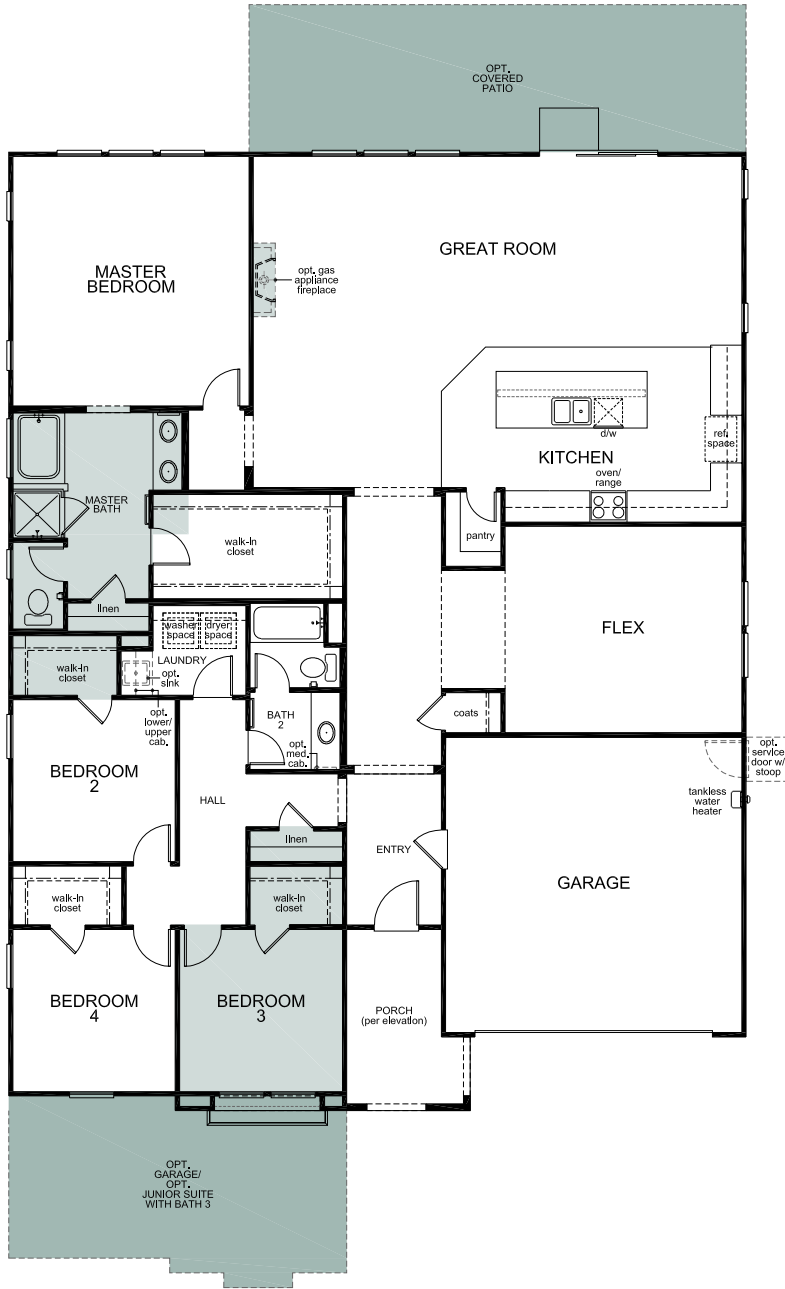

Floor Plan Options

- Kitchen: • Gourmet kitchen
- Great Room: • Gas appliance fireplace, Covered patio
- Master Bath: • Super master bath, Medicine cabinet
- Bath 2: • Dual sinks, Full shower, Medicine cabinet

Floor Plan Options

- Laundry: • Lower and upper cabinets, Sink
- Alternate layouts: • Garage bay, Junior suite with bath 3
- Bath 3: • Dual sinks, Full shower, Medicine cabinet
- Garage: • Service door with stoop

Your new KB home can be built to order so you'll enjoy the features you want most. Plus you can choose from a variety of personalizing interior features and details at KB Home Studio. Select appliances, cabinets, countertops, lighting, flooring, and more. Everything you need to create a home as unique as you.