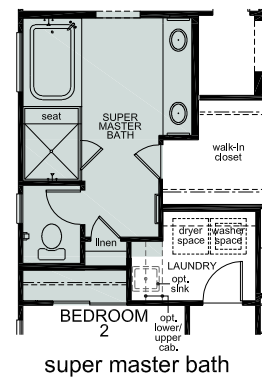

Floor Plan Options

- Kitchen: • Gourmet kitchen
- Great Room: • Gas appliance fireplace, Covered patio
- Master Bath: • Super master bath, Medicine cabinet
- Bath 2: • Dual sinks, Full shower, Medicine cabinet

Floor Plan Options

- Laundry: • Lower and upper cabinets, Sink
- Alternate layouts: • Garage bay, Junior suite with bath 3
- Bath 3: • Dual sinks, Full shower, Medicine cabinet
- Garage: • Service door with stoop

Your new KB home can be built to order so you'll enjoy the features you want most. Plus you can choose from a variety of personalizing interior features and details at KB Home Studio. Select appliances, cabinets, countertops, lighting, flooring, and more. Everything you need to create a home as unique as you.