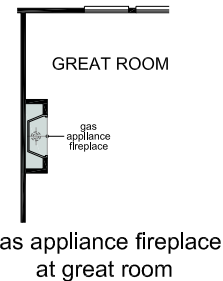

Floor Plan Options

- Kitchen: • Gourmet kitchen
- Great Room: • Gas appliance fireplace, Covered patio
- Master Bath: • Super master bath, Medicine cabinet
- Bath 2: • Dual sinks, Full shower, Medicine cabinet

Floor Plan Options

- Laundry: • Lower and upper cabinets, Sink
- Alternate layouts: • Garage bay, Junior suite with bath 3
- Bath 3: • Dual sinks, Full shower, Medicine cabinet
- Garage: • Service door with stoop

Your new KB home can be built to order so you'll enjoy the features you want most. Plus you can choose from a variety of personalizing interior features and details at KB Home Studio. Select appliances, cabinets, countertops, lighting, flooring, and more. Everything you need to create a home as unique as you.