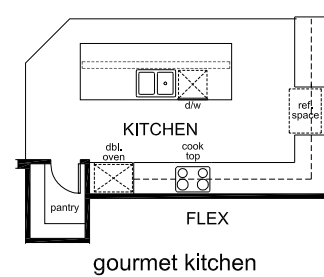

Floor Plan Options

- Kitchen: • Gourmet kitchen
- Great Room: • Gas appliance fireplace, Covered patio
- Master Bath: • Super master bath, Medicine cabinet
- Bath 2: • Dual sinks, Full shower, Medicine cabinet

Floor Plan Options

- Laundry: • Lower and upper cabinets, Sink
- Alternate layouts: • Garage bay, Junior suite with bath 3
- Bath 3: • Dual sinks, Full shower, Medicine cabinet
- Garage: • Service door with stoop

Your new KB home can be built to order so you'll enjoy the features you want most. Plus you can choose from a variety of personalizing interior features and details at KB Home Studio. Select appliances, cabinets, countertops, lighting, flooring, and more. Everything you need to create a home as unique as you.