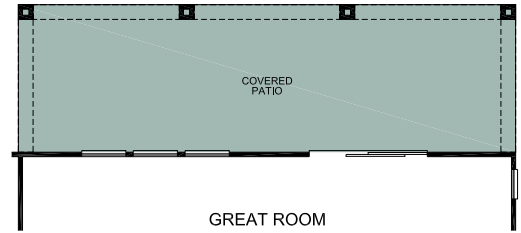

Floor Plan Options

- Kitchen: • Gourmet kitchen
- Great Room: • Gas appliance fireplace, Covered patio
- Master Bath: • Super master bath, Medicine cabinet
- Bath 2: • Dual sinks, Full shower, Medicine cabinet

Floor Plan Options

- Laundry: • Lower and upper cabinets, Sink
- Alternate layouts: • Garage bay, Junior suite with bath 3
- Bath 3: • Dual sinks, Full shower, Medicine cabinet
- Garage: • Service door with stoop

Your new KB home can be built to order so you'll enjoy the features you want most. Plus you can choose from a variety of personalizing interior features and details at KB Home Studio. Select appliances, cabinets, countertops, lighting, flooring, and more. Everything you need to create a home as unique as you.