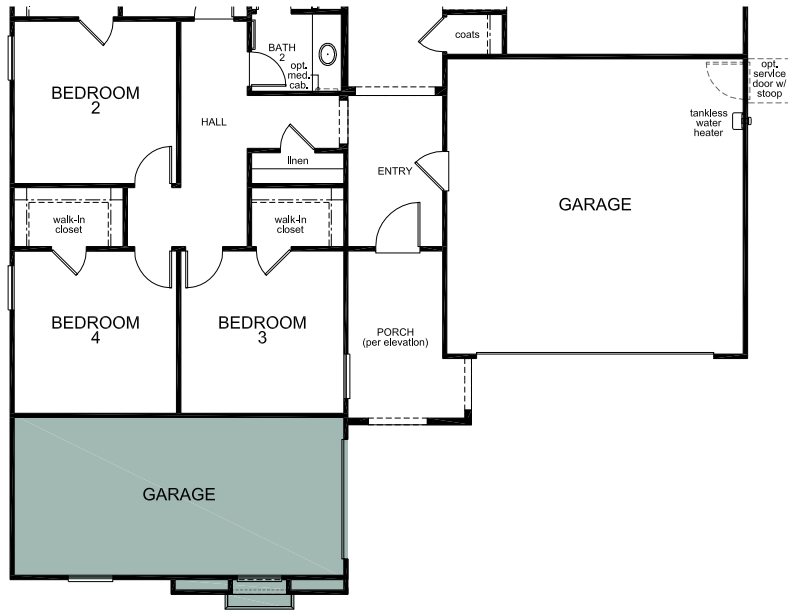

RESIDENCE 2628

Additional Options

garage bay
(partial alternate floor plan)